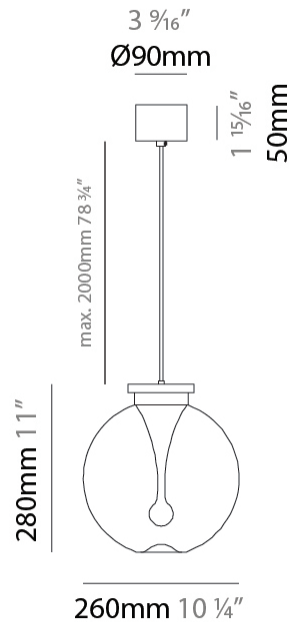

GENERAL

Series: La Stilla
Subseries: La Stilla Monopoint
Brand: Cangini & Tucci
Division: Design
Mounting Type: Suspension
Mounting Location: Ceiling
Subcategory: Ambient

PHYSICAL

Shape: Cylinder
Diameter (mm): 260
Diameter (in): 10 3/4
Height (mm): 280
Height (in): 11
Max. Overall Height (mm): 2280
Max. Overall Height (in): 89 3/4
Light Distribution: Omnidirectional
Fixture Finish: AMB / GRN / PNK / RUB / SKB / SMK / TOB / TRA
Holder Finish: CHR / MBK / SGD / SBN
Fixture Material: Glass / Metal
Cable Details: 2.000mm / 78 3/4" - Black Rubber Cable
Upon Request: Pearl Gold finish

LED

Color Temperature (°K): 2700 / 3000
Nominal Lumen (lm): 1615
CRI: >95 CRI
Lamp Life (hrs): 50000

OPTICAL

RATINGS AND CERTIFICATIONS

Certified By: Certified for North American Standards
IP rating: IP20

GENERAL

Series: La Stilla
 Subseries: La Stilla Monopoint
 Brand: Cangini & Tucci
 Division: Design
 Mounting Type: Suspension
 Mounting Location: Ceiling
 Subcategory: Ambient

PHYSICAL

Shape: Cylinder
 Diameter (mm): 260
 Diameter (in): 10 ¼
 Height (mm): 280
 Height (in): 11
 Max. Overall Height (mm): 2280
 Max. Overall Height (in): 89 ¾
 Light Distribution: Omnidirectional
 Fixture Finish: [AMB](#) / [GRN](#) / [PNK](#) / [RUB](#) / [SKB](#) / [SMK](#) / [TOB](#) / [TRA](#)
 Holder Finish: CHR / MBK / SGD / SBN
 Fixture Material: Glass / Metal
 Cable Details: 2.000mm / 78 3/4" - Black Rubber Cable
 Upon Request: Pearl Gold finish